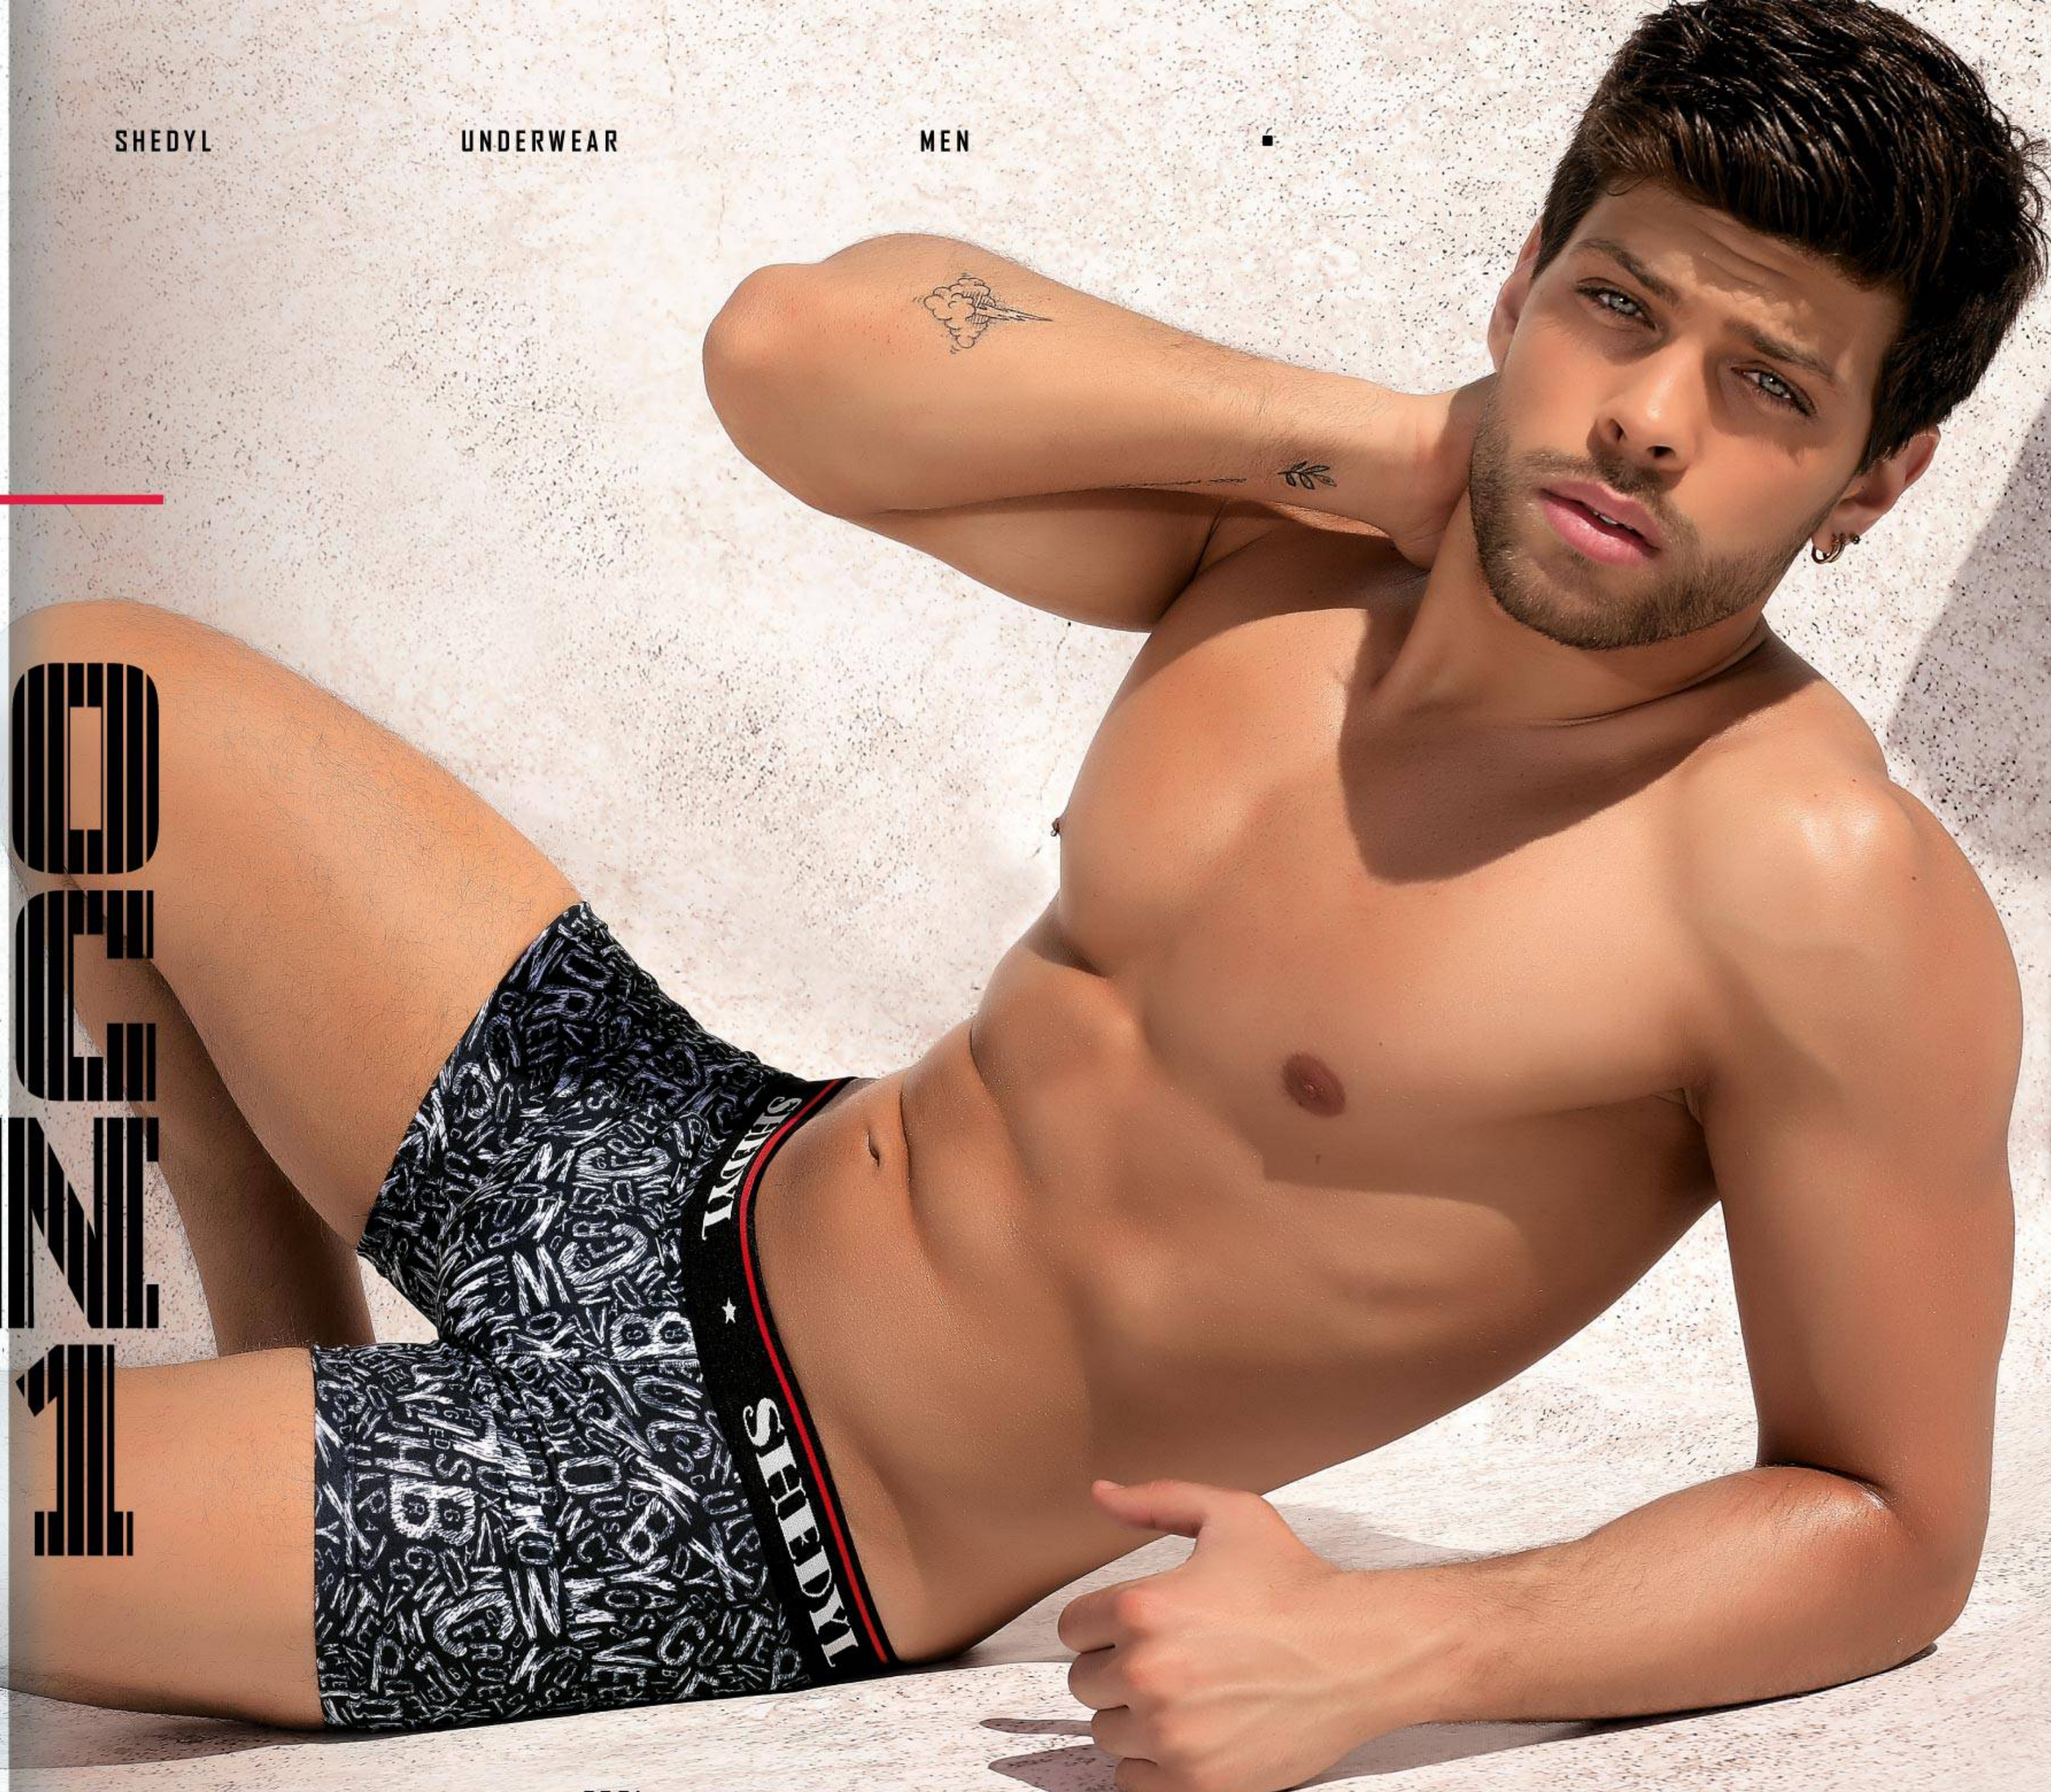

shedyl
UNDERWEAR

SHEDYL

UNDERWEAR

MEN

WWW.SHEDYL.COM

NEWS

NUEVA
COLECCION
2021

»

COLOR TRENDS

:2021

21

/SHEDYLOFICIAL

@SHEDYL_OFICIAL

TE ESPERAMOS EN NUESTRO E-SHOP